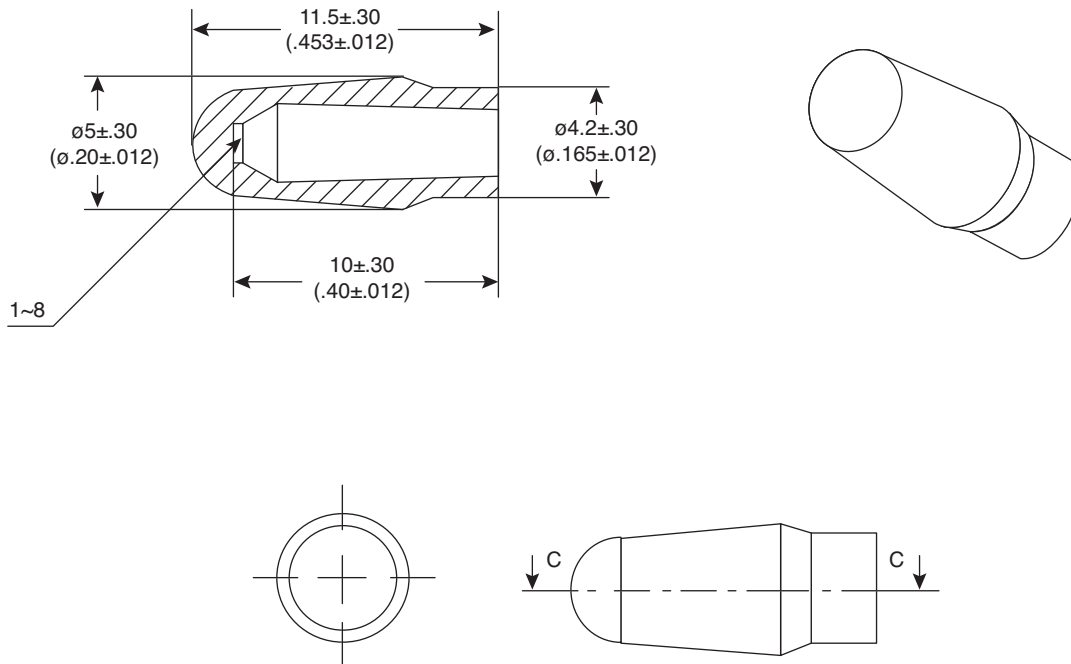

Dimensions: mm (in.)

Mouser Stock No.	Color
108-00323-EV	Red
108-00332-EV	Black
108-00341-EV	White
108-00357-EV	Blue
108-00365-EV	Yellow
108-00376-EV	Green

Note:

- RoHS Compliant

Toggle Switch Caps

108-00323-EV, 108-00332-EV, 108-00341-EV,
108-00357-EV, 108-00365-EV, 108-00376-EV